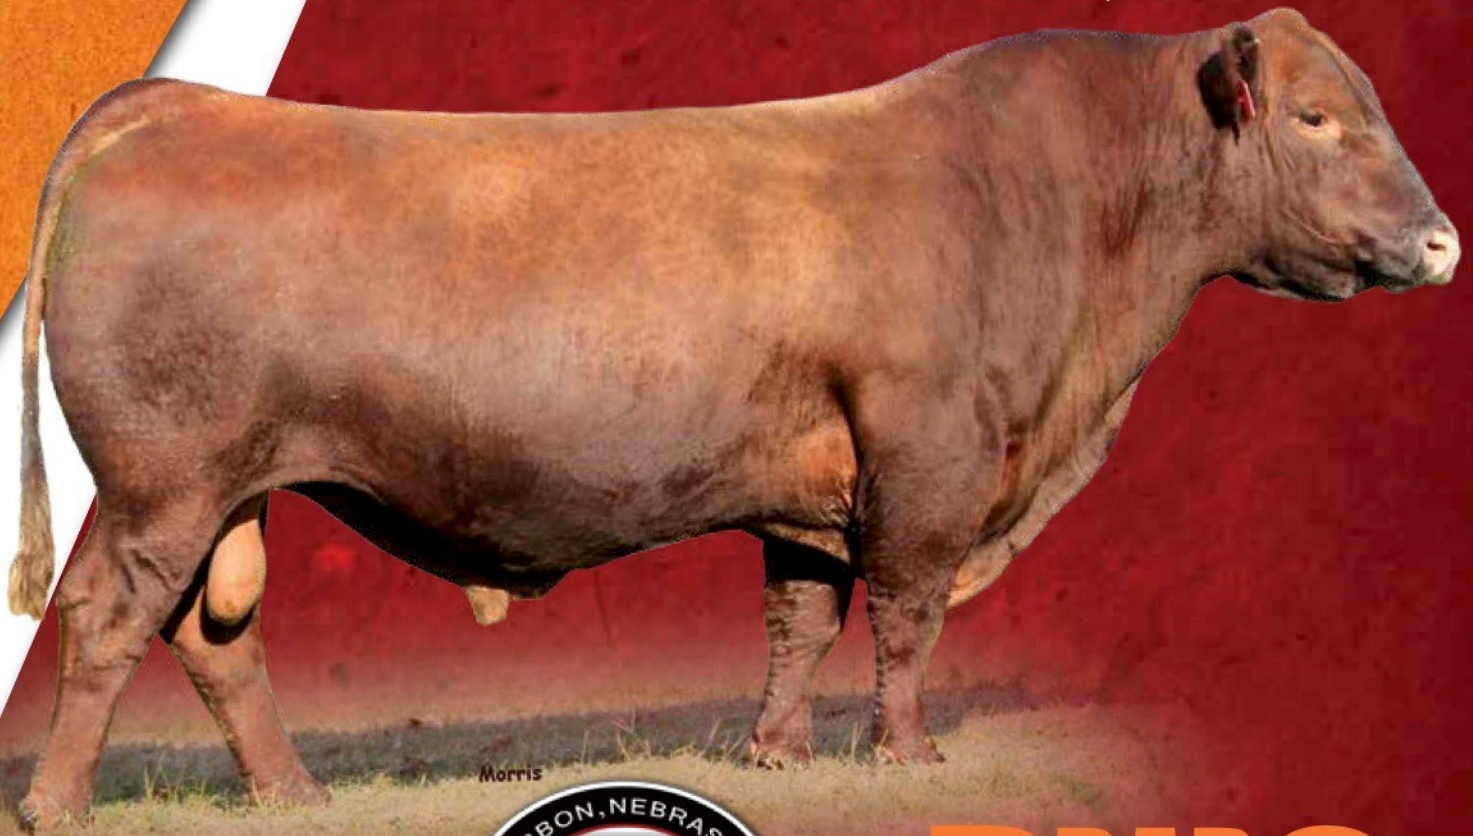

WEBR **MAXED OUT** 627

SEMEN \$60

Contact owners

Red Angus Sire

S: Bieber Rollin Deep Y118

D: Miss BHR Copper D 946

owned with Weber Land & Cattle, MN

MAX OUT the potential of your Lim-Flex program with MAXED OUT.

His impeccable soundness, foot size, boldness of rib and flawless conformation will add value to a calf crop like no other.

Morris

5960 Maple Rd. · Gibbon, NE 68840

David Spencer 308-627-6259

Mary Spencer 308-627-8149